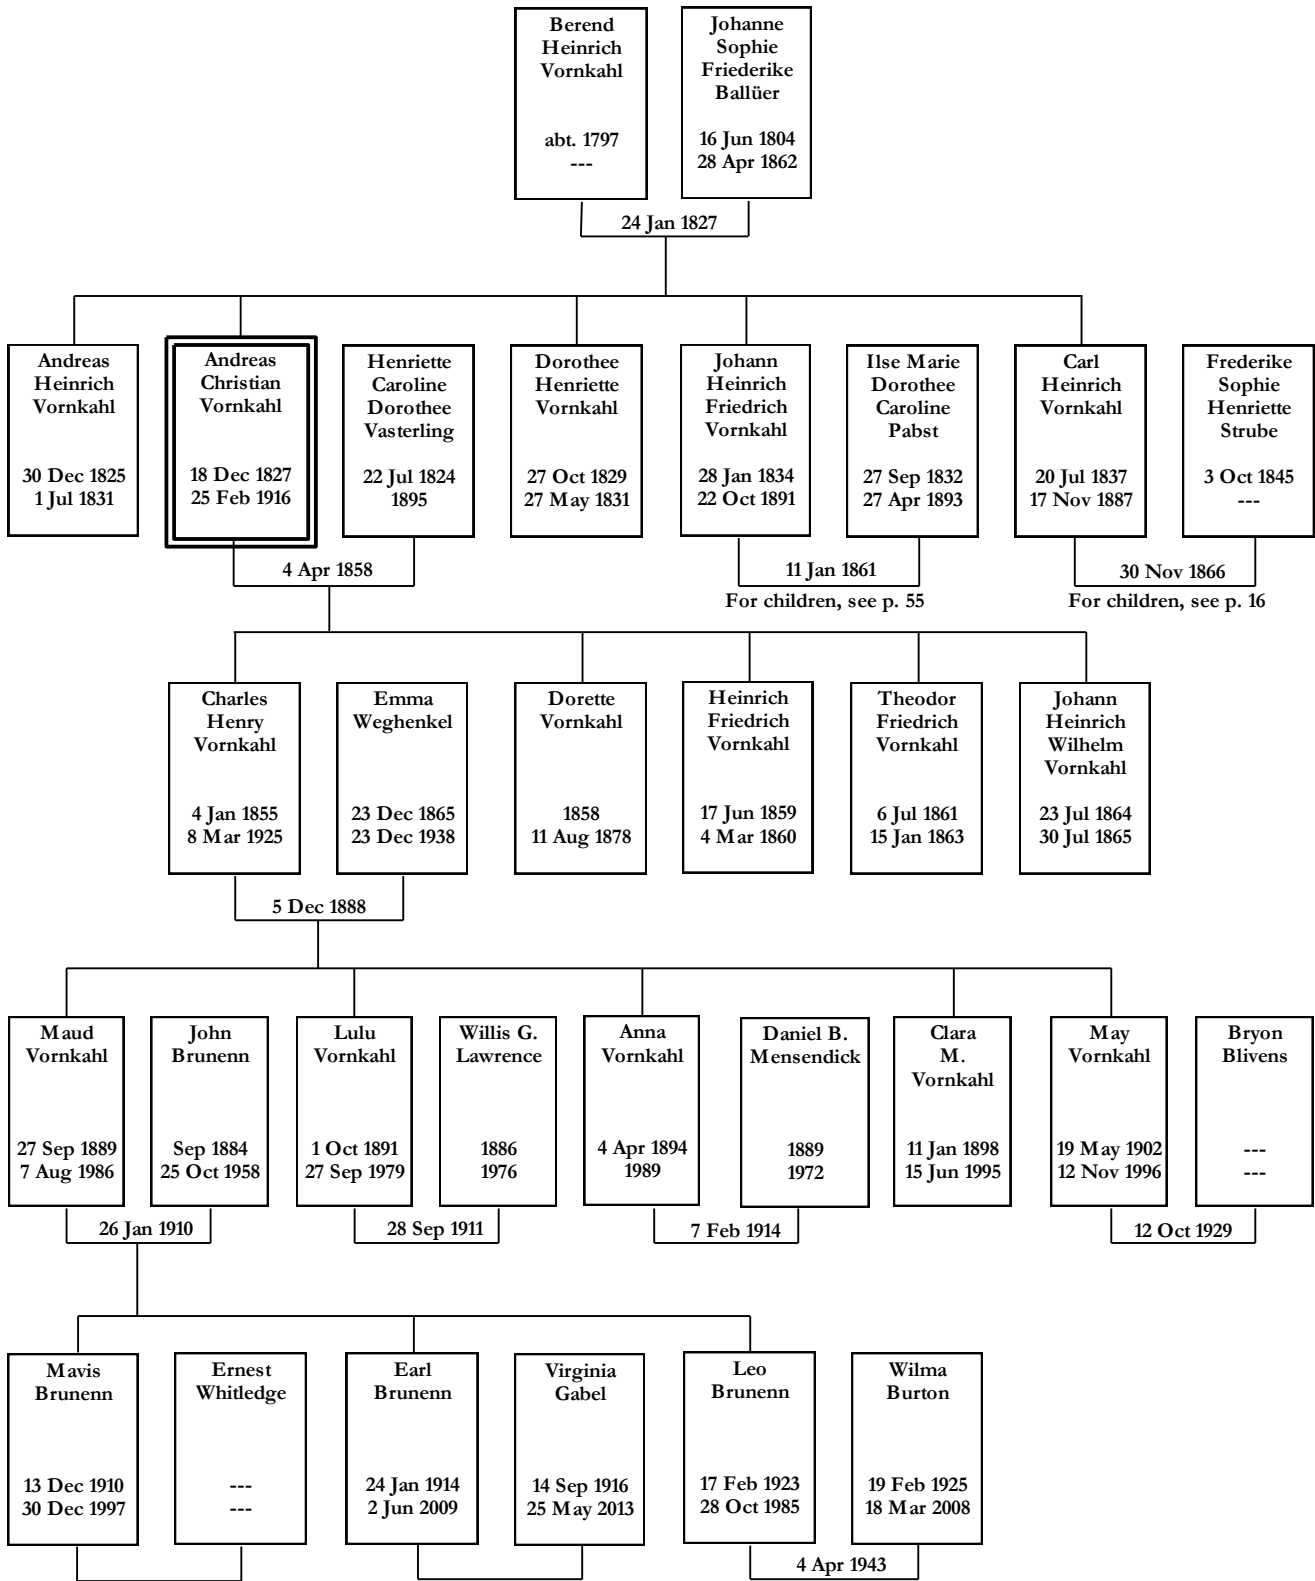

Charts 9 - 16

Charts 9-16 show genealogical relationships among the Vornkahls listed on pages 135-158.

Please refer to page 83 for an introduction to the purpose and content of these charts.

Chart 9. Descendant Chart for Andreas Christian Vornkahl